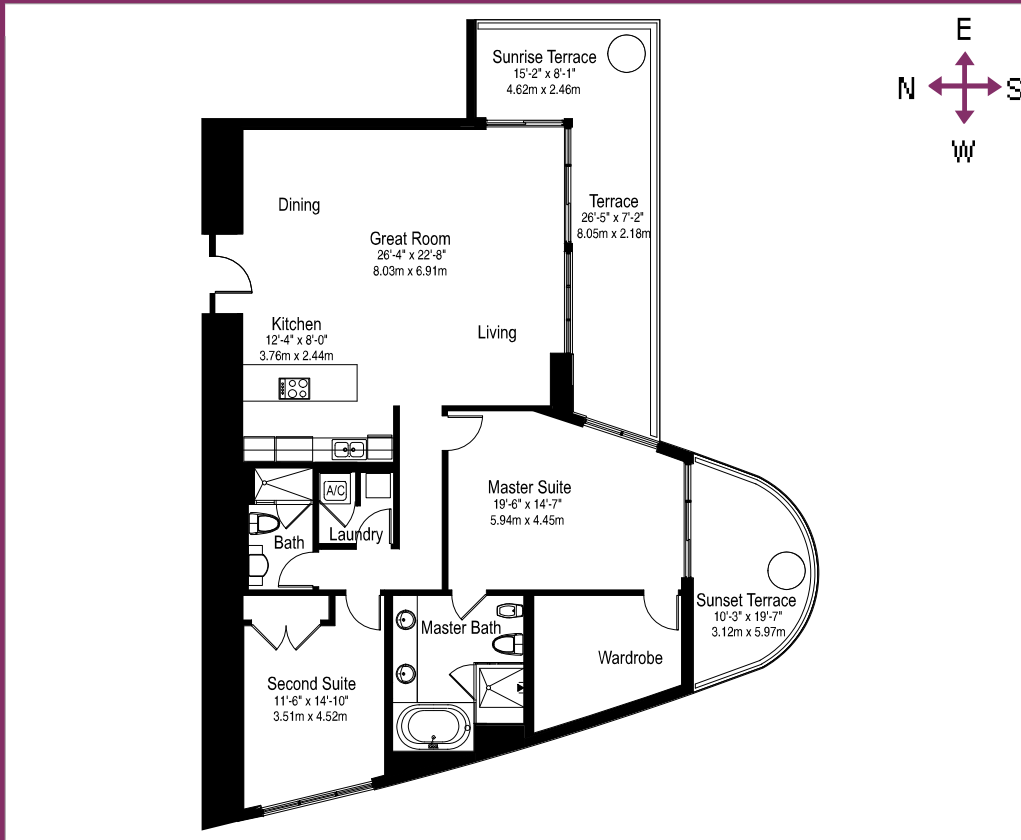

# the beach club

### Unit C

2 Bedrooms, 2 Baths  
 1,782 sq ft      165.6 m2  
 457 sq ft balcony      42.5 m2

---

2,239 total sq ft      208.1 m2

Please read this disclaimer

You can resize the windows by dragging the frame