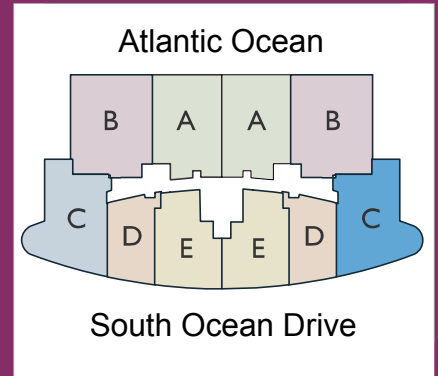

# the beach club

### Unit C

2 Bedrooms, 2 Baths  
 1,782 sq ft      165.6 m2  
 457 sq ft balcony      42.5 m2

---

2,239 total sq ft      208.1 m2

Please read this disclaimer

You can resize the windows by dragging the frame